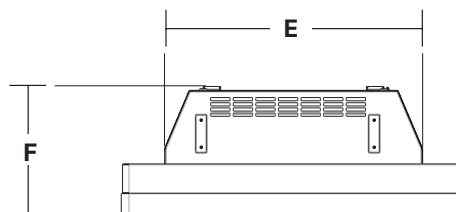

Flame effect only
Enjoy the ambience of the flickering flame effect any time without the heat.

Built-in timer
8 hour programmable timer.

Remote Control

Elva

Experience Better Living

Dimensions

A	B	C	D	E	F
617mm	532mm	123mm	553mm	406mm	218mm