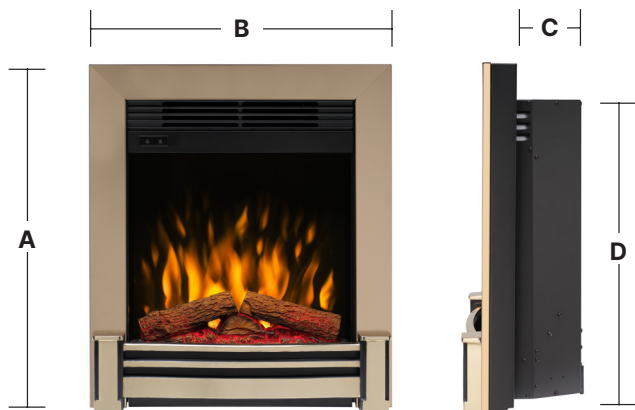

Elva

Elva Neo Gold

Insets

Effortlessly combining style, comfort, and convenience, the Elva inset electric fire is a versatile choice for any home. Bringing year-round ambience and welcoming warmth without the need for a chimney or flue, it is designed to enhance your living space with ease. Available in three striking finishes – black nickel, brushed chrome, and neo gold, the Elva offers a look to suit both contemporary and classic interiors.

Flame effect only
Enjoy the ambience of the flickering flame effect any time without the heat.

Built-in timer
8 hour programmable timer.

Remote Control

Elva

Experience Better Living

Dimensions

A	B	C	D	E	F
617mm	532mm	123mm	553mm	406mm	218mm